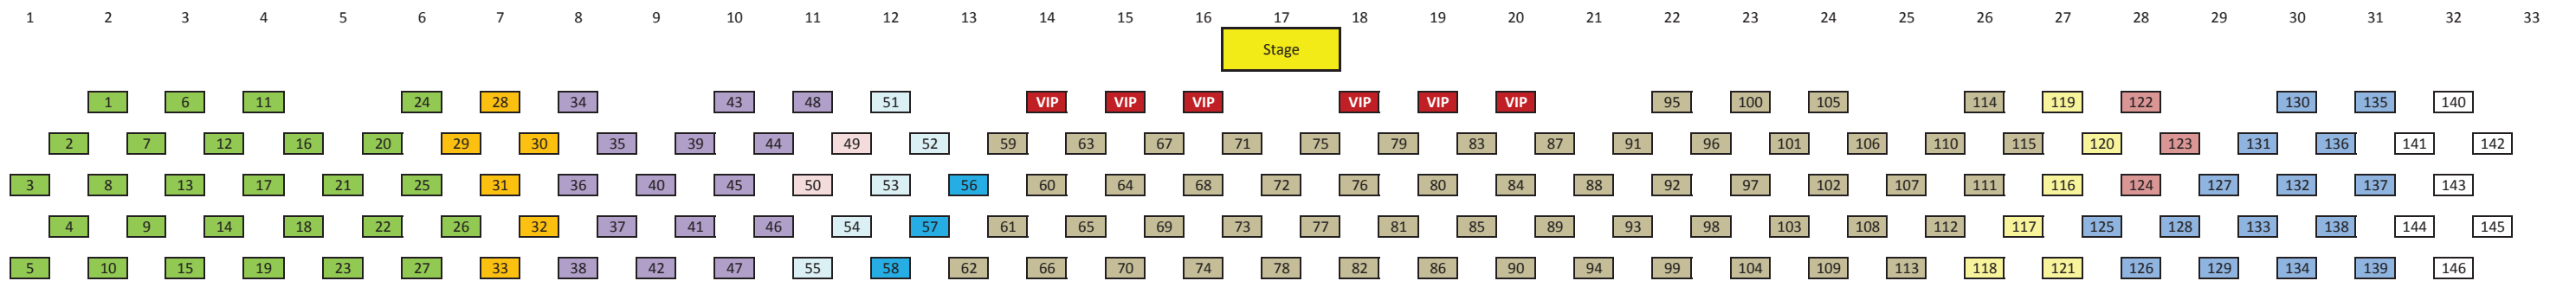

Green Computing Park Groundbreaking Ceremony

Seating Chart

Dept	Table #
VIP	
Production	1 - 27
RMA/Repair	28 - 33
Sales	34 - 48
Marketing	49 - 50
Finance/Accounting	51 - 55

Dept	Table #
Legal/HR/Facilities/Admin	56 - 58
Engineering\ (including contractors/travellers)	59 - 115
Purchasing	116 - 121
Operations	122 - 124
Warehouse	125 - 139
Extra	140 - 146